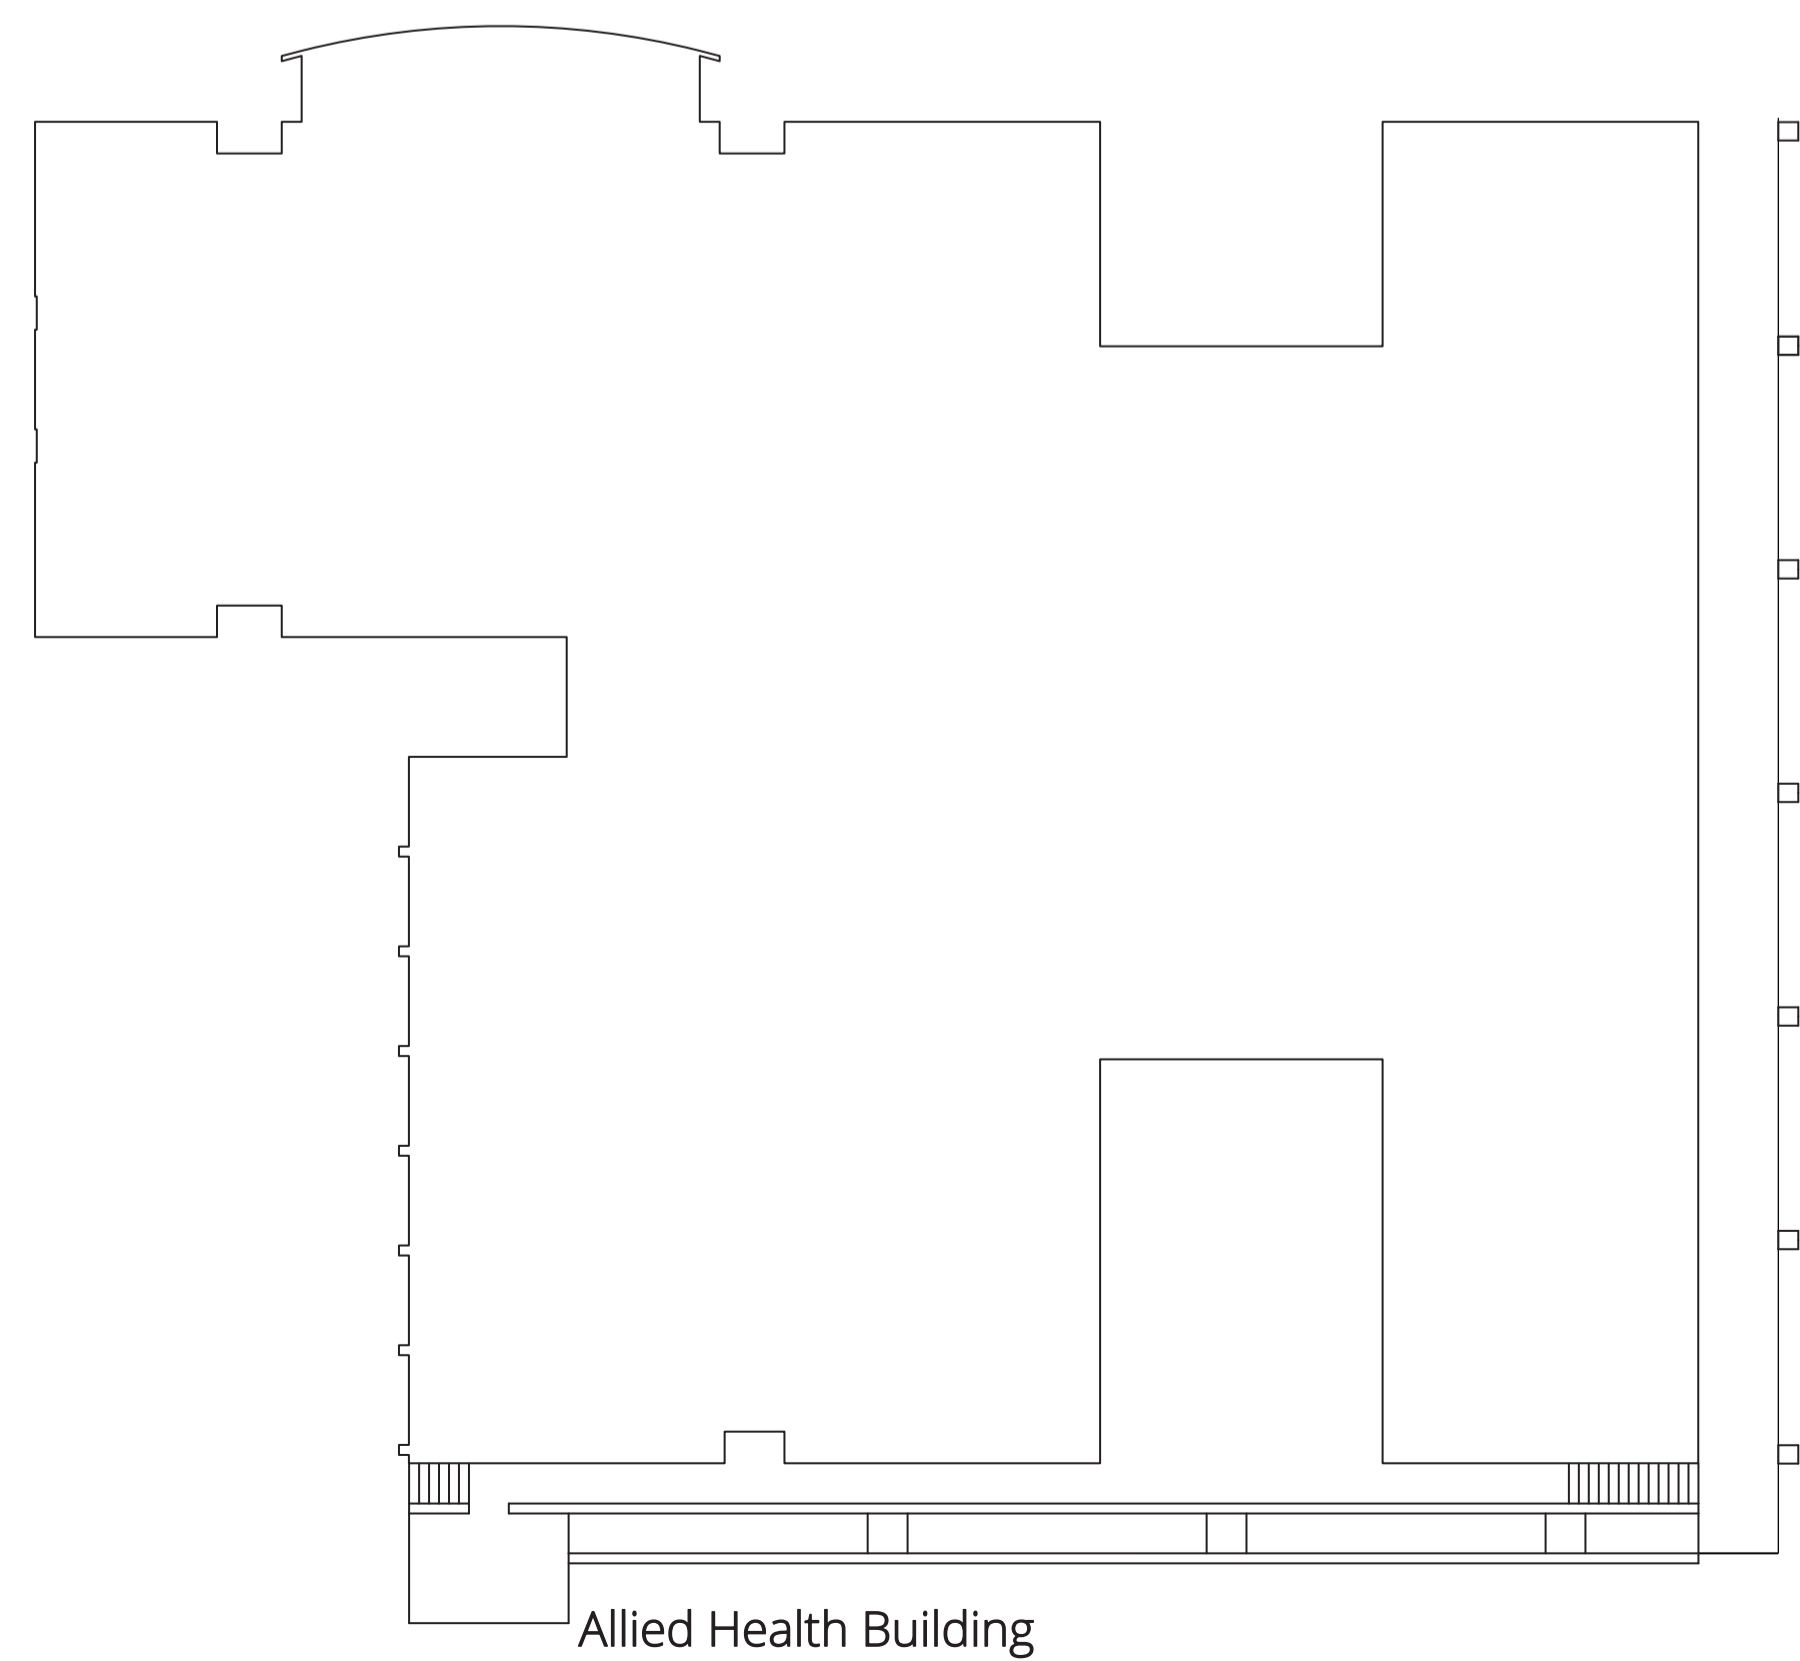

# NMSU Carlsbad Campus Map

LEGEND	
	Handicap Access
	Fire Alarm Location
	Exit Way
	Restrooms
	Fire Extinguishers
	Evacuation Route

Second Floor