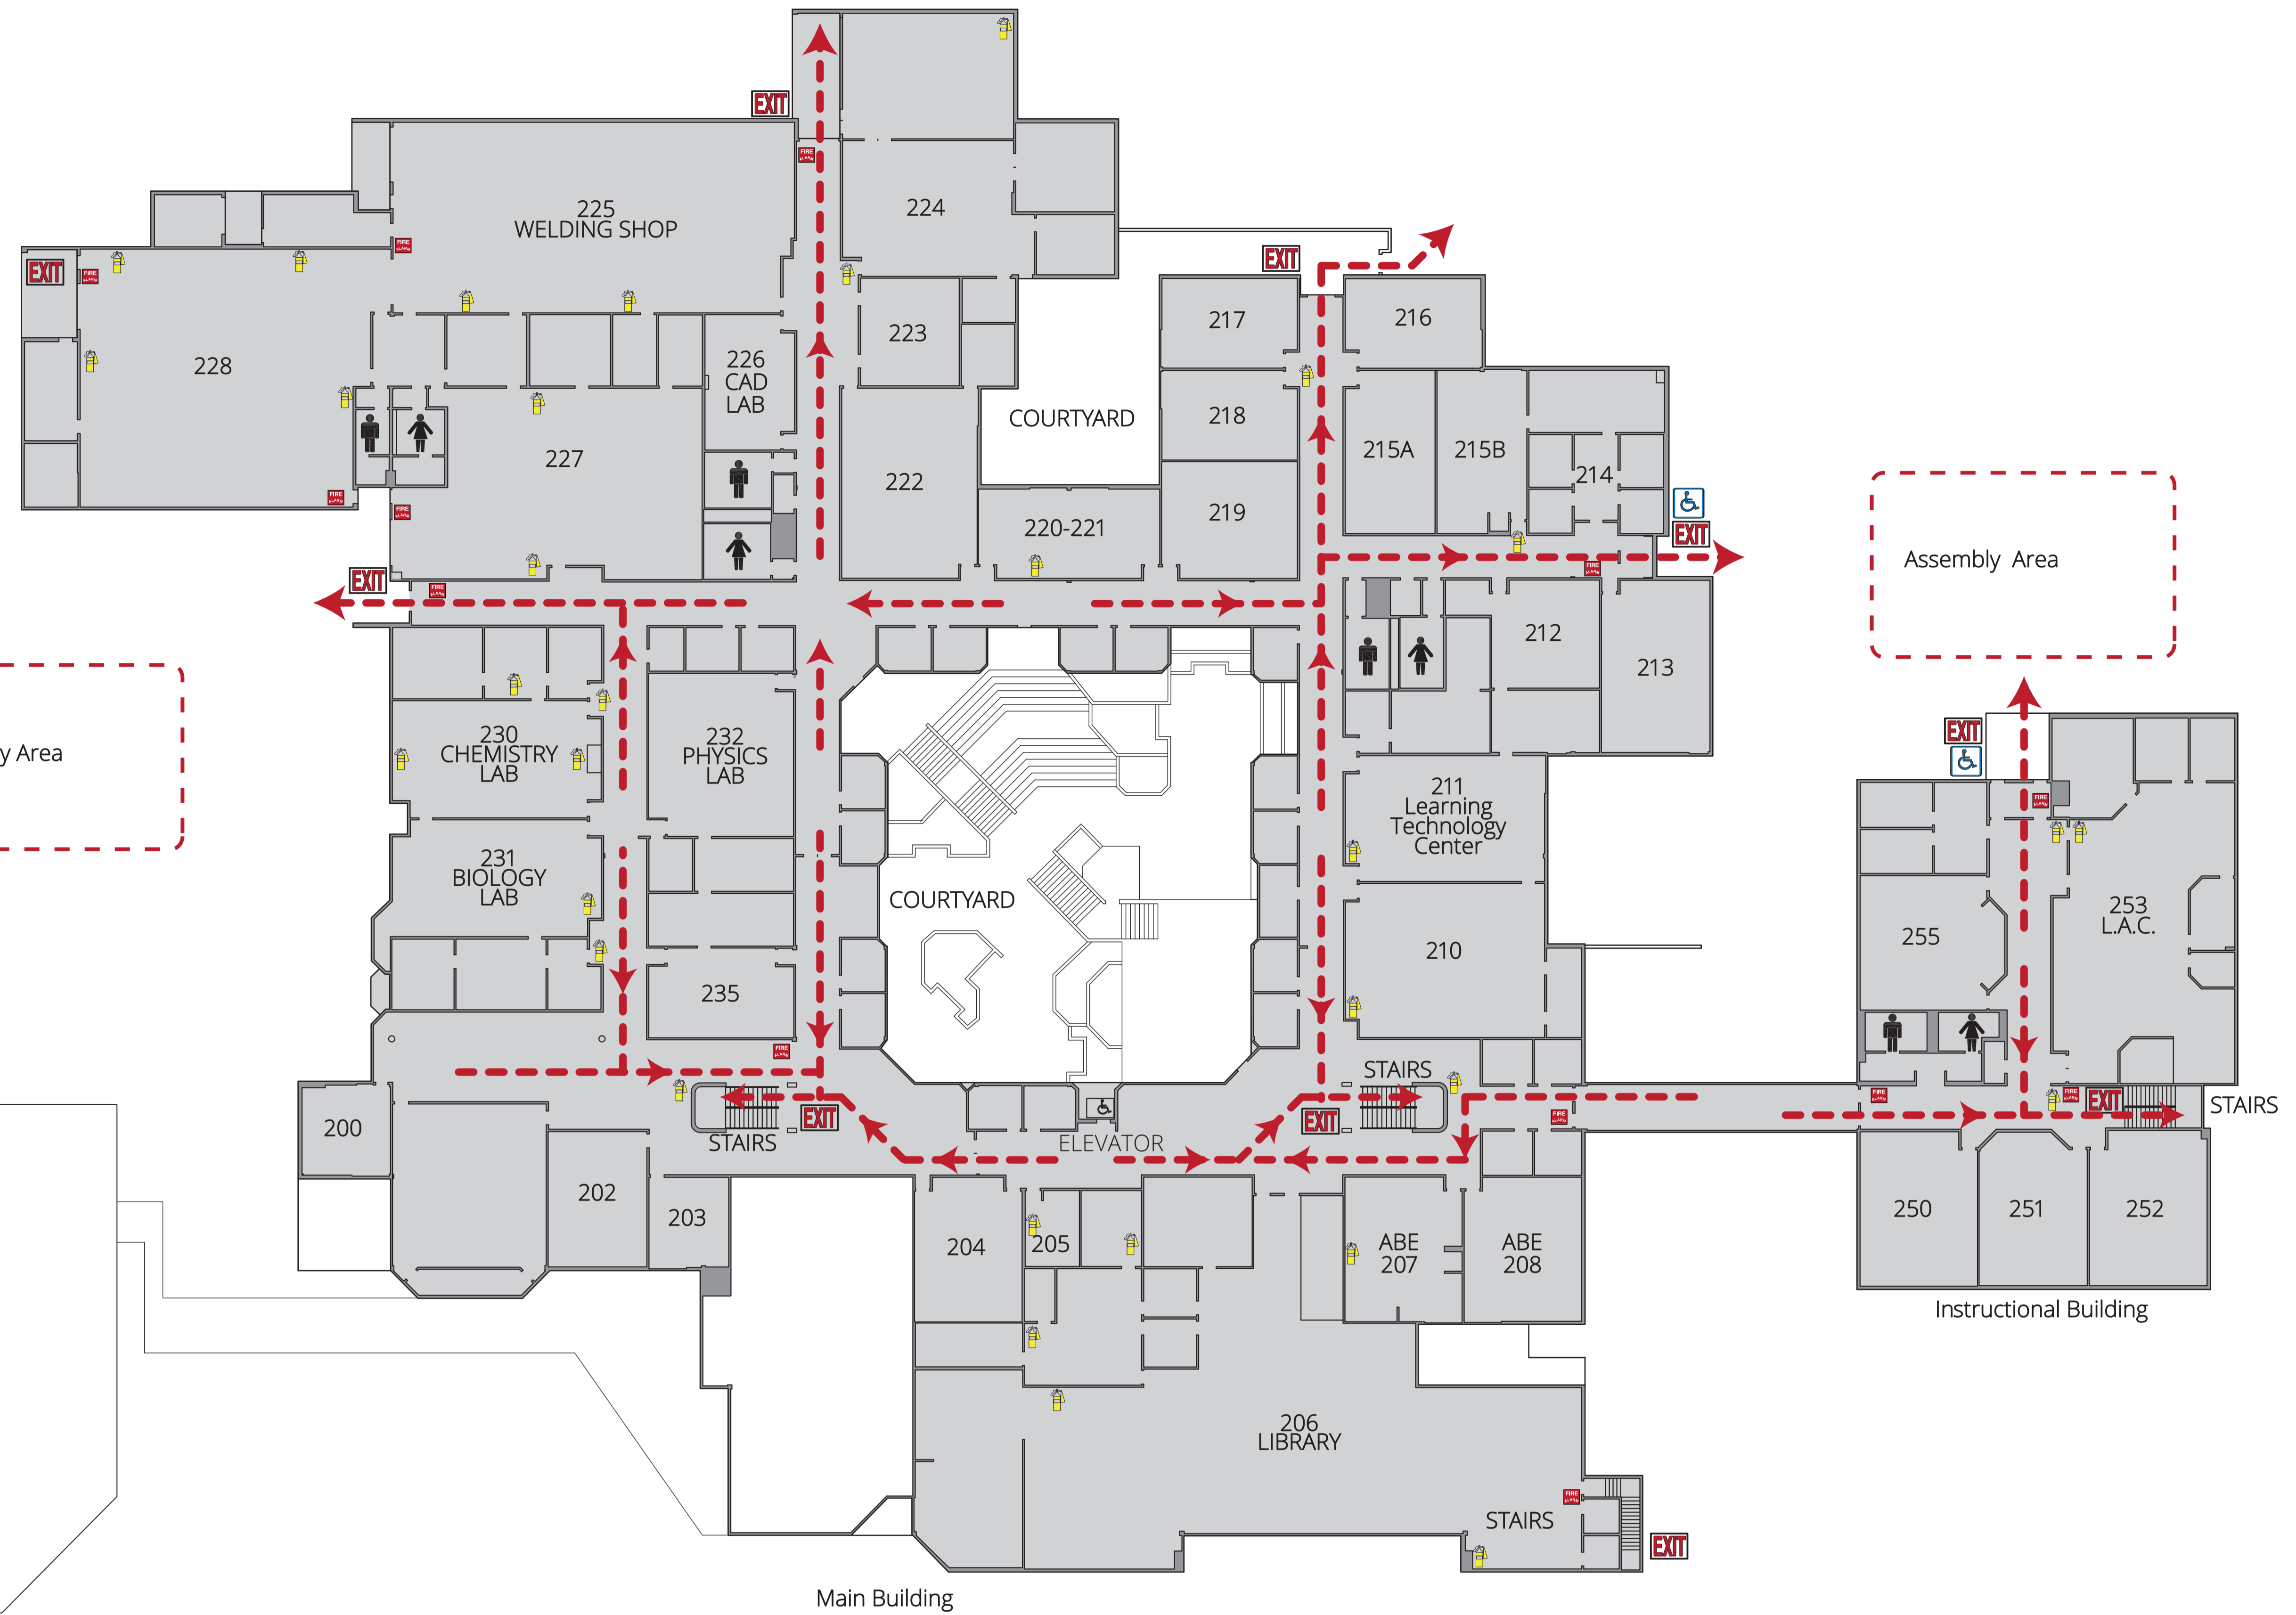

# NMSU Carlsbad Campus Map

LEGEND	
	Handicap Access
	Fire Alarm Location
	Exit Way
	Restrooms
	Fire Extinguishers
	Evacuation Route

Second Floor